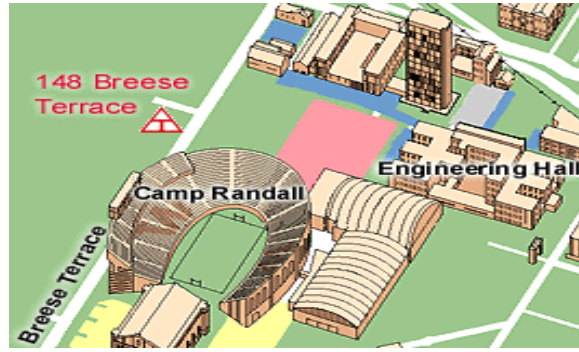

Triangle Fraternity

Our house is at 148 Breese Terrace. We are conveniently right across from Camp Randall football stadium and Engineering Campus.

Contact Information

Jameel Moore
(507) 381-5944
jpmoore2@wisc.edu

Visit Our Website

<http://wis.triangle.org>

Sunday	Monday	Tuesday	Wednesday	Thursday	Friday	Saturday
30-Aug	31	1-Sep	2	3	4	5
	Key: - Event - Time - Location	Engineering Bash 4:00 PM Engineering Mall	Ultimate Frisbee 5:00 PM Field South of Cole Hall	Info Session w/ Pizza 6:00 PM Engineering Hall 1610	Ultimate Frisbee 3:00 PM Engineering Mall	
6	7	8	9	10	11	12
		BW3's Wing Dinner 6:00 PM Engineering Mall	Leadership Seminar 6:00 PM Engineering Hall 1610	Spaghetti Dinner 6:00 PM Triangle House	Study Session 3:00-5:00 PM ECB - Tong Auditorium	
13	14	15	16	17	18	19
		Root Beer Floats 6:00pm Triangle House		Taco Dinner 6:00pm Triangle House	Study Session 3:00-5:00 PM ECB 1045	
20	21	22	23	24	25	26
				Chili Dinner 6:00pm Triangle House	Study Session 3:00-5:00 PM ECB - Tong Auditorium	The NOD TBA
27	28	29	30	1-Oct	2	3
					MN Walkout	MN Walkout